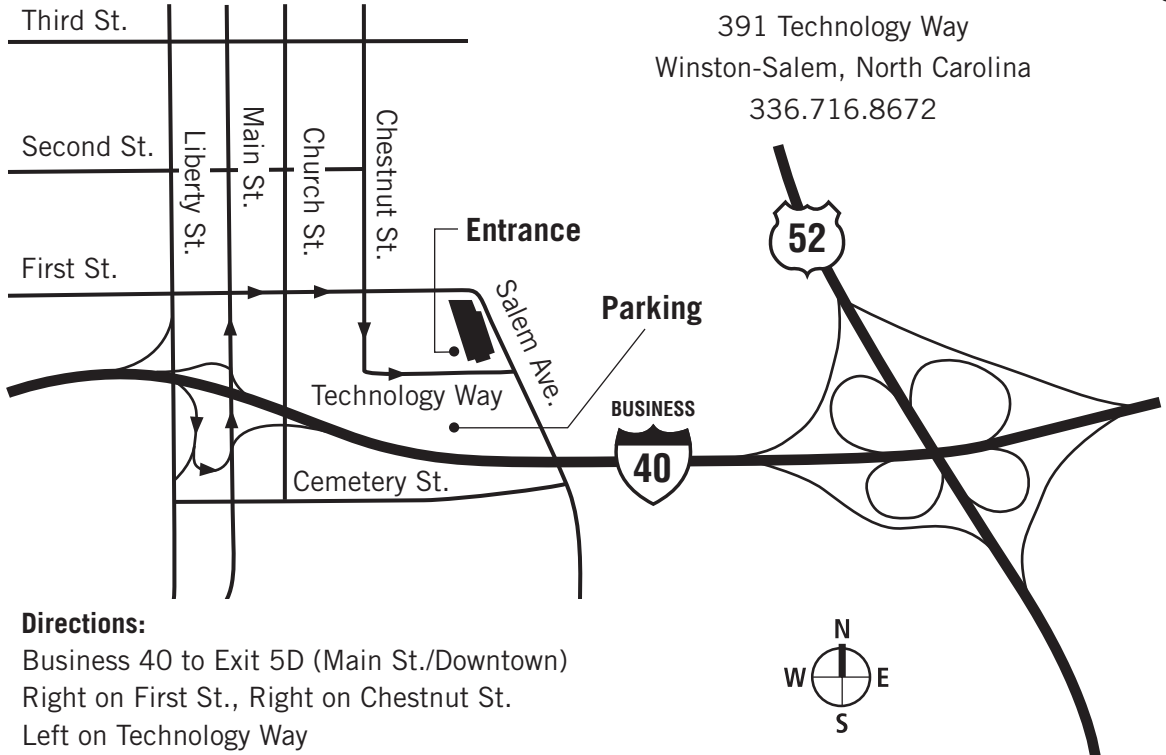

Richard H. Dean Biomedical Research Building

391 Technology Way

Winston-Salem, North Carolina

336.716.8672

Directions:

Business 40 to Exit 5D (Main St./Downtown)

Right on First St., Right on Chestnut St.

Left on Technology Way